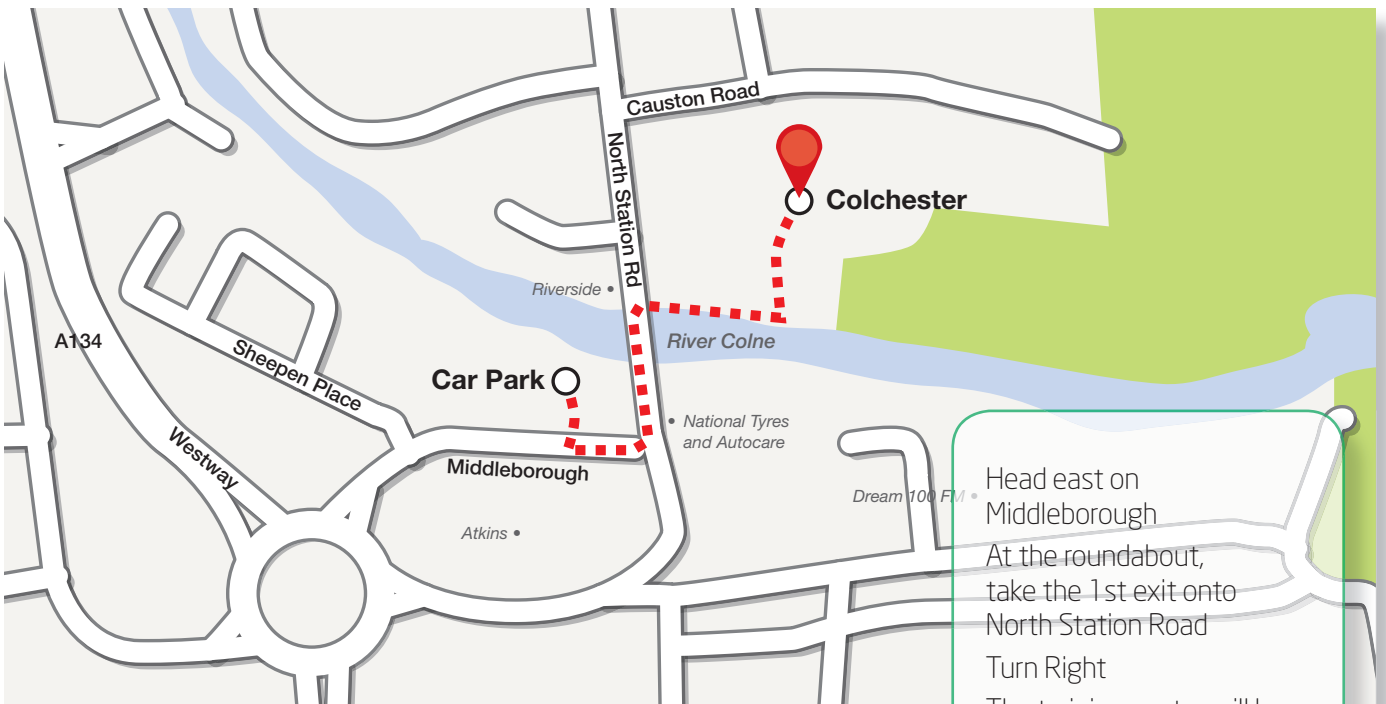

From the Train Station

Head east
 Exit the roundabout
 Turn right onto A134
 At the roundabout, take the 4th exit onto North Station Road
 Go through one roundabout
 Turn left into Causton Road
 The training centre will be on your right

From the Car Park

Head east on Middleborough
 At the roundabout, take the 1st exit onto North Station Road
 Turn Right
 The training centre will be on your left