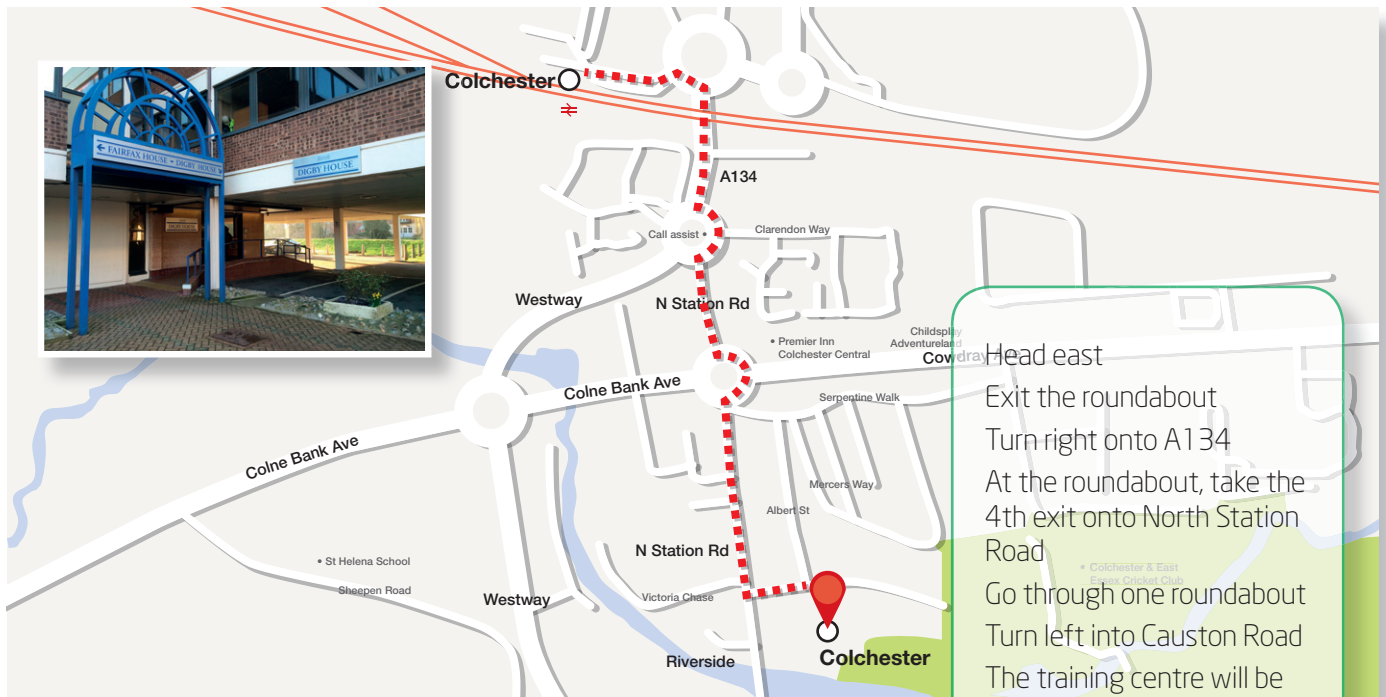

From the Train Station

Head east
 Exit the roundabout
 Turn right onto A134
 At the roundabout, take the 4th exit onto North Station Road
 Go through one roundabout
 Turn left into Causton Road
 The training centre will be on your right

From the Car Park

Head east on Middleborough
 At the roundabout, take the 1st exit onto North Station Road
 Turn Right
 The training centre will be on your left